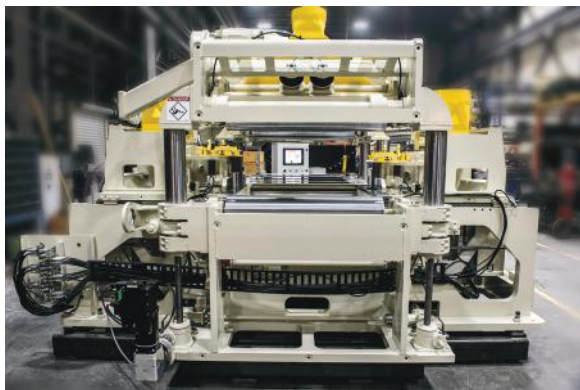

# INTRODUCING GILBERT TIMBER POWER PLANER

## BUILT FOR BIG TIMBERS

Glulam, CLT, log cabin beams and more  
Timbers up to 16" high by 36" wide