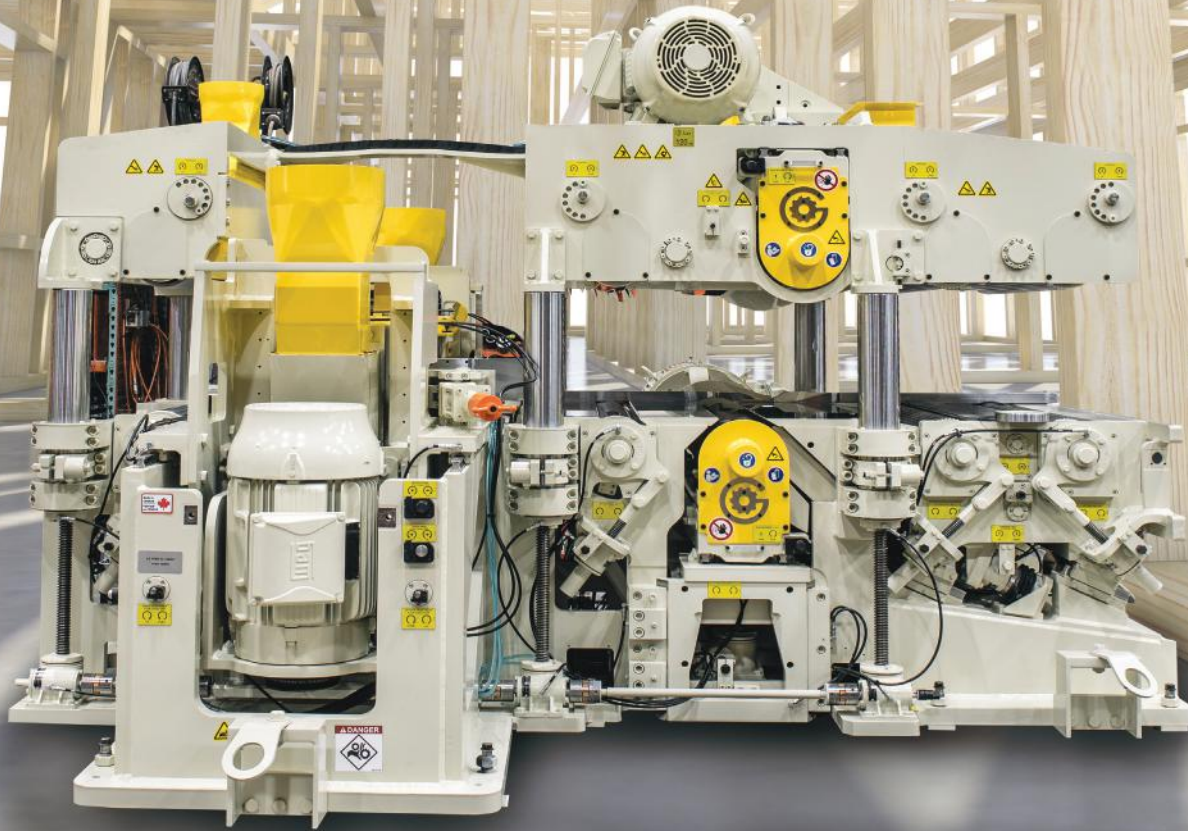

## BUILT FOR BIG TIMBERS

Glulam, CLT, log cabin beams and more  
Timbers up to 16" high by 36" wide